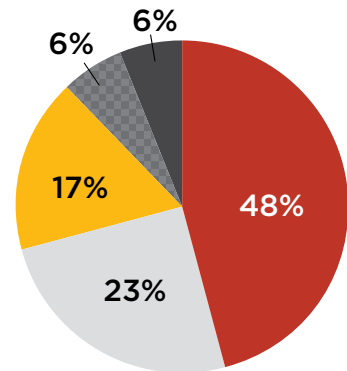

pay nothing out of pocket for tuition and fees.

Students: Enrollment, Characteristics

Annual Enrollment

Degree Seeking:	52,343
Dual Enrollment:	6,501
Continuing Education:	7,758
(Accelerated Skills Training: 1,052)	
Personal Interest:	2,495
Transient:	3,288
Other **:	2,961

Total Individuals Served

APPROX. **75,346** ***

***Total is approximate - there may be some duplication across categories.

Enrollment Status (Fall 2024)

County of Residence

Orange County:	54%
Osceola County:	21%
Other Florida Counties:	24%
Out of State:	1%

Percentage of Previous Year High School Grads Who Enrolled at Valencia College (Fall 2024):

Orange County:	28%
Osceola County:	46%

Student Characteristics

- Asian
- Black or African American
- Caucasian
- Hispanic
- Other