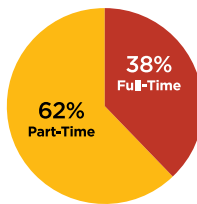

Enrollment Status (Fall 2024)

County of Residence

Orange County:	54%
Osceola County:	21%
Other Florida Counties:	24%
Out of State:	1%