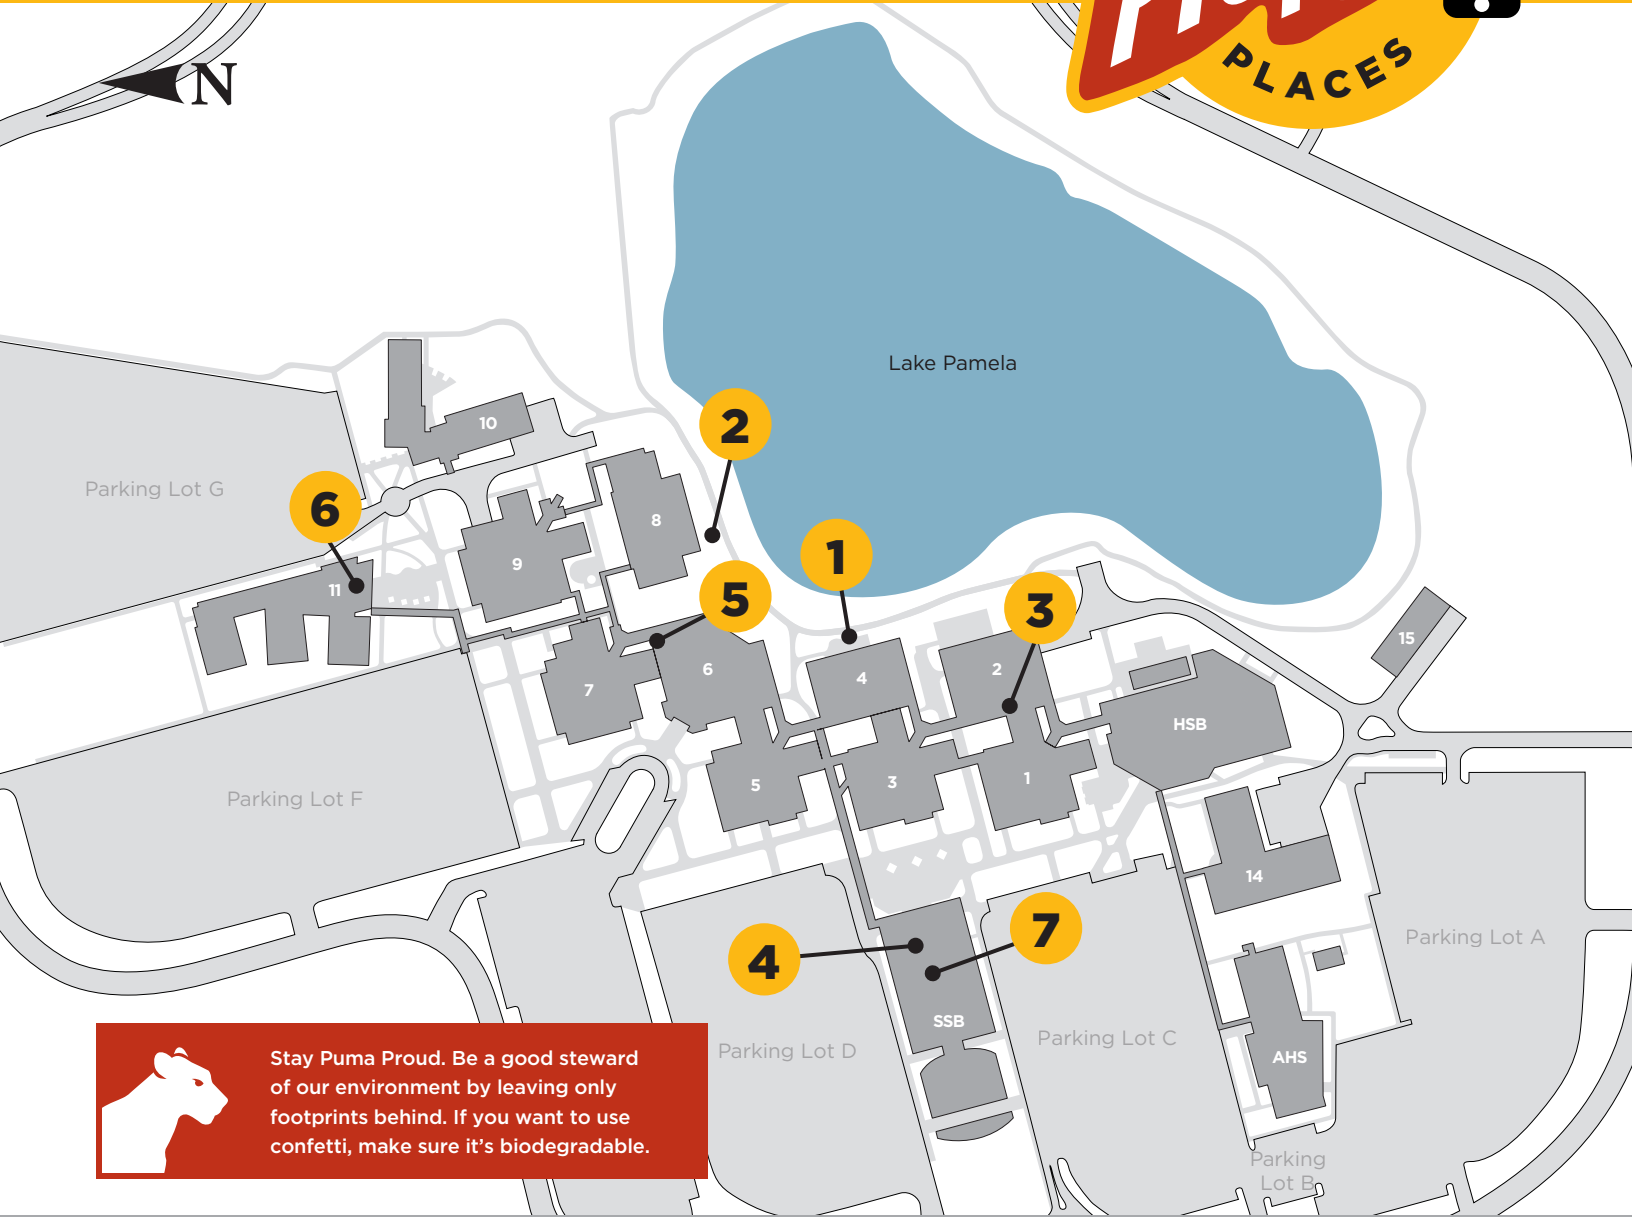

We've scouted the best spots on campus for grad photos.

For dates and times these locations are open for photography, visit valenciacollege.edu/graduation

 Stay Puma Proud. Be a good steward of our environment by leaving only footprints behind. If you want to use confetti, make sure it's biodegradable.

LEGEND

- 1** Lake Pamela
- 2** Multi-Use Path (Behind Building 8)
- 3** Campus Store Puma Statue (Building 2)
During campus store hours only.
M-F, 8:00 a.m. - 5:00 p.m.
- 4** SSB Steps
- 5** Nature Pathway (Behind Building 7)
- 6** Atrium and Stairs (Inside Building 11)
- 7** Beneath Puma banners (Inside SSB)