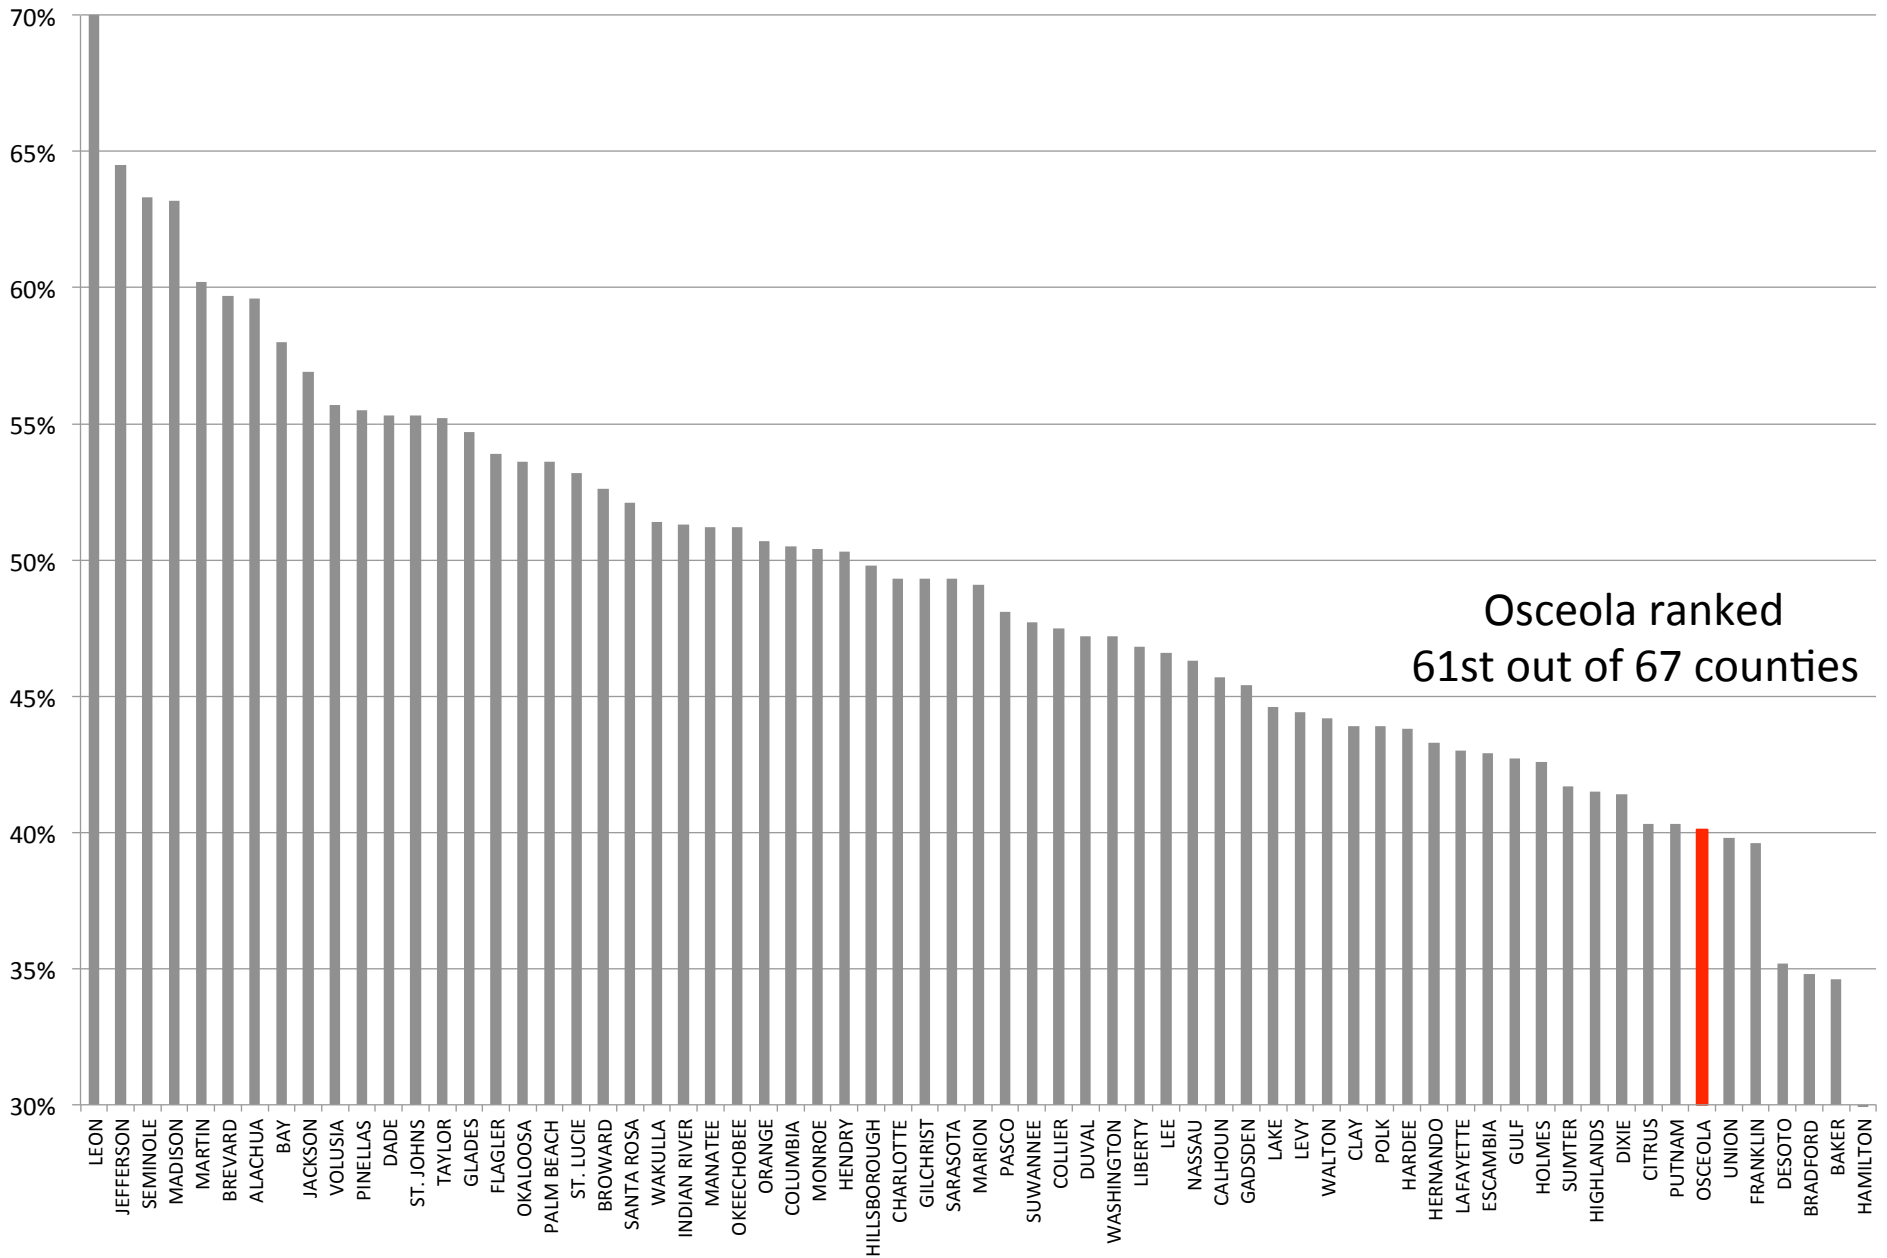

Percentage of High School Graduates Enrolled in Public, Post-Secondary Institution in Florida in Fall After High School Graduation (Class of 2010)