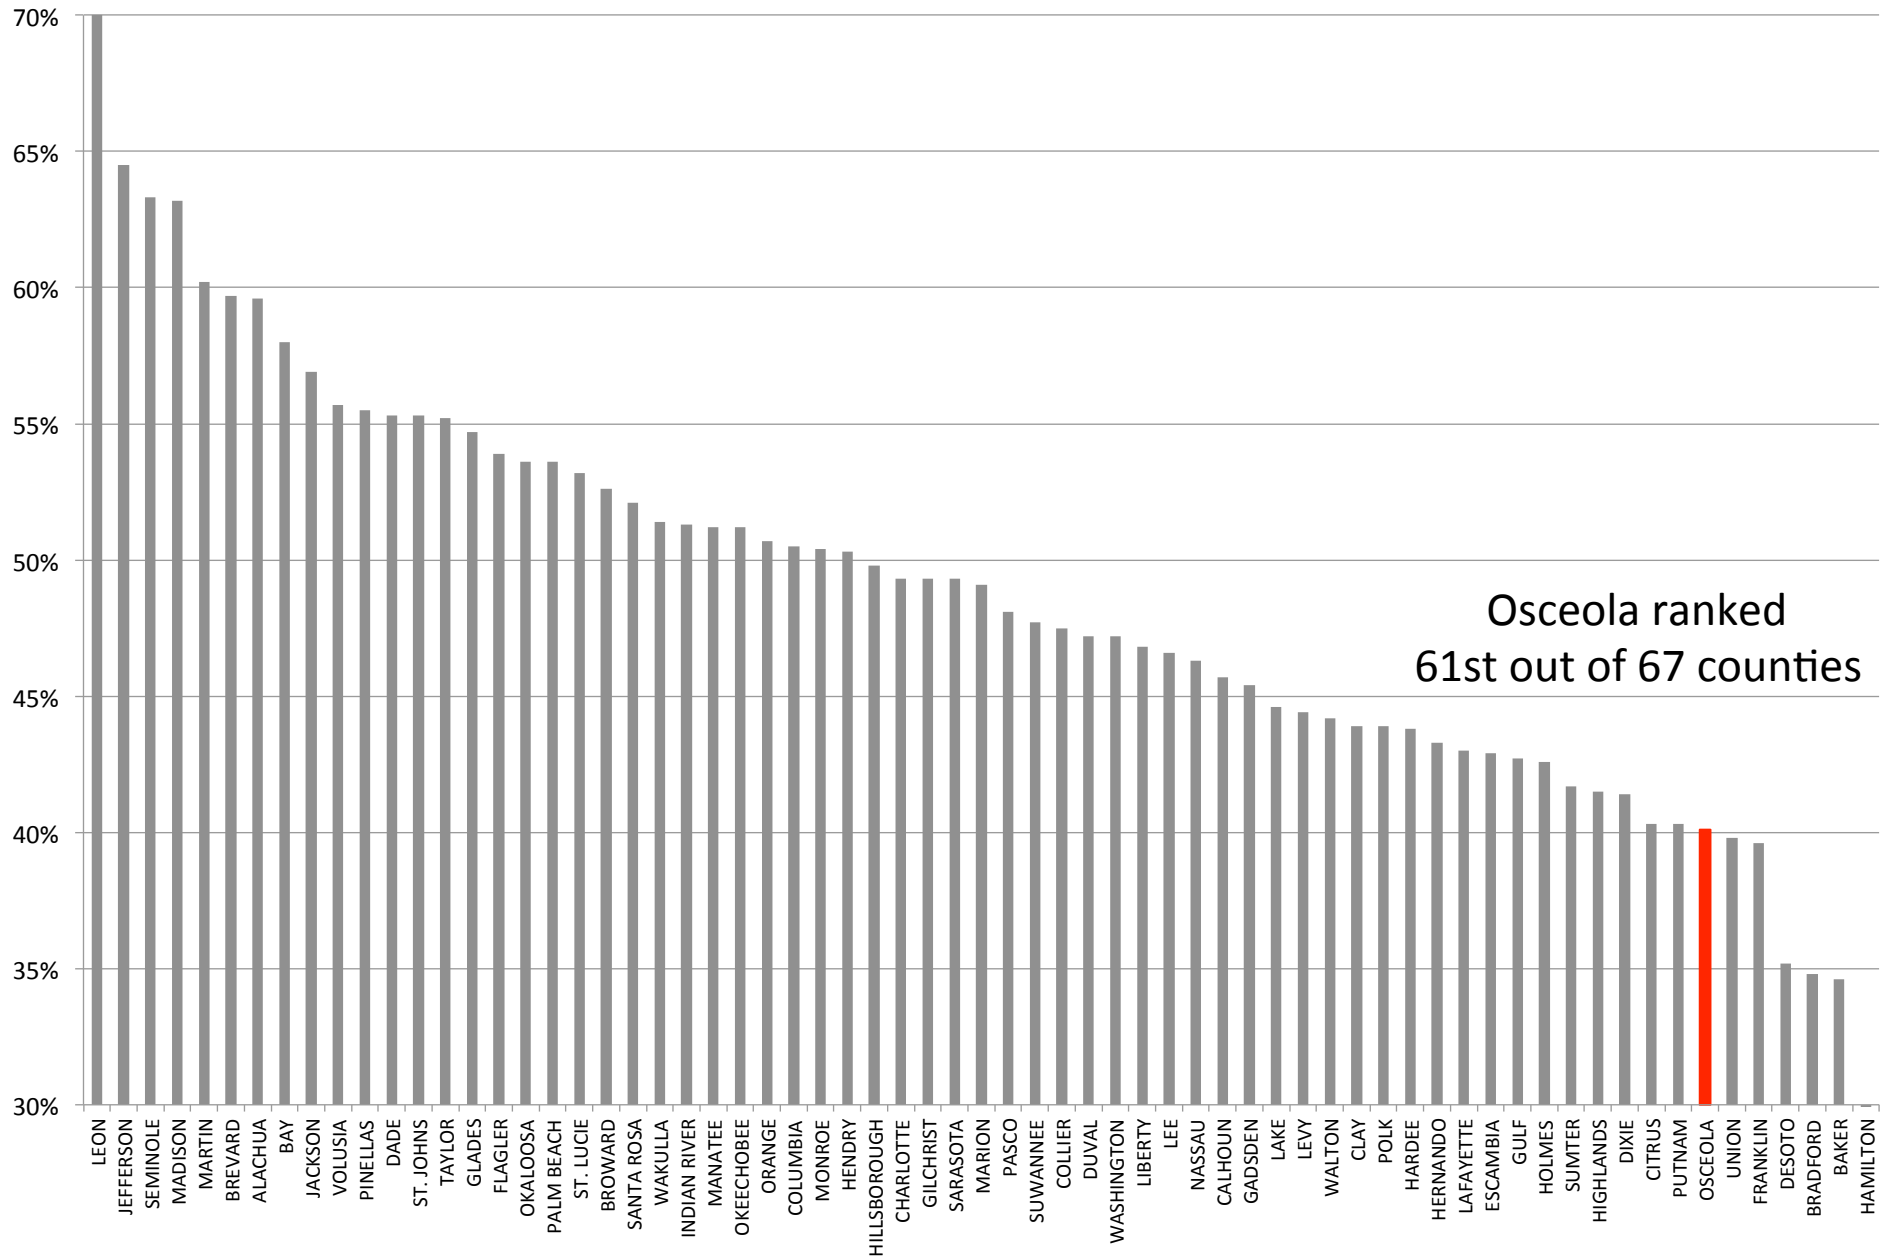

Percentage of High School Graduates Enrolled in Public, Post-Secondary Institution in Florida in Fall After High School Graduation (Class of 2010)