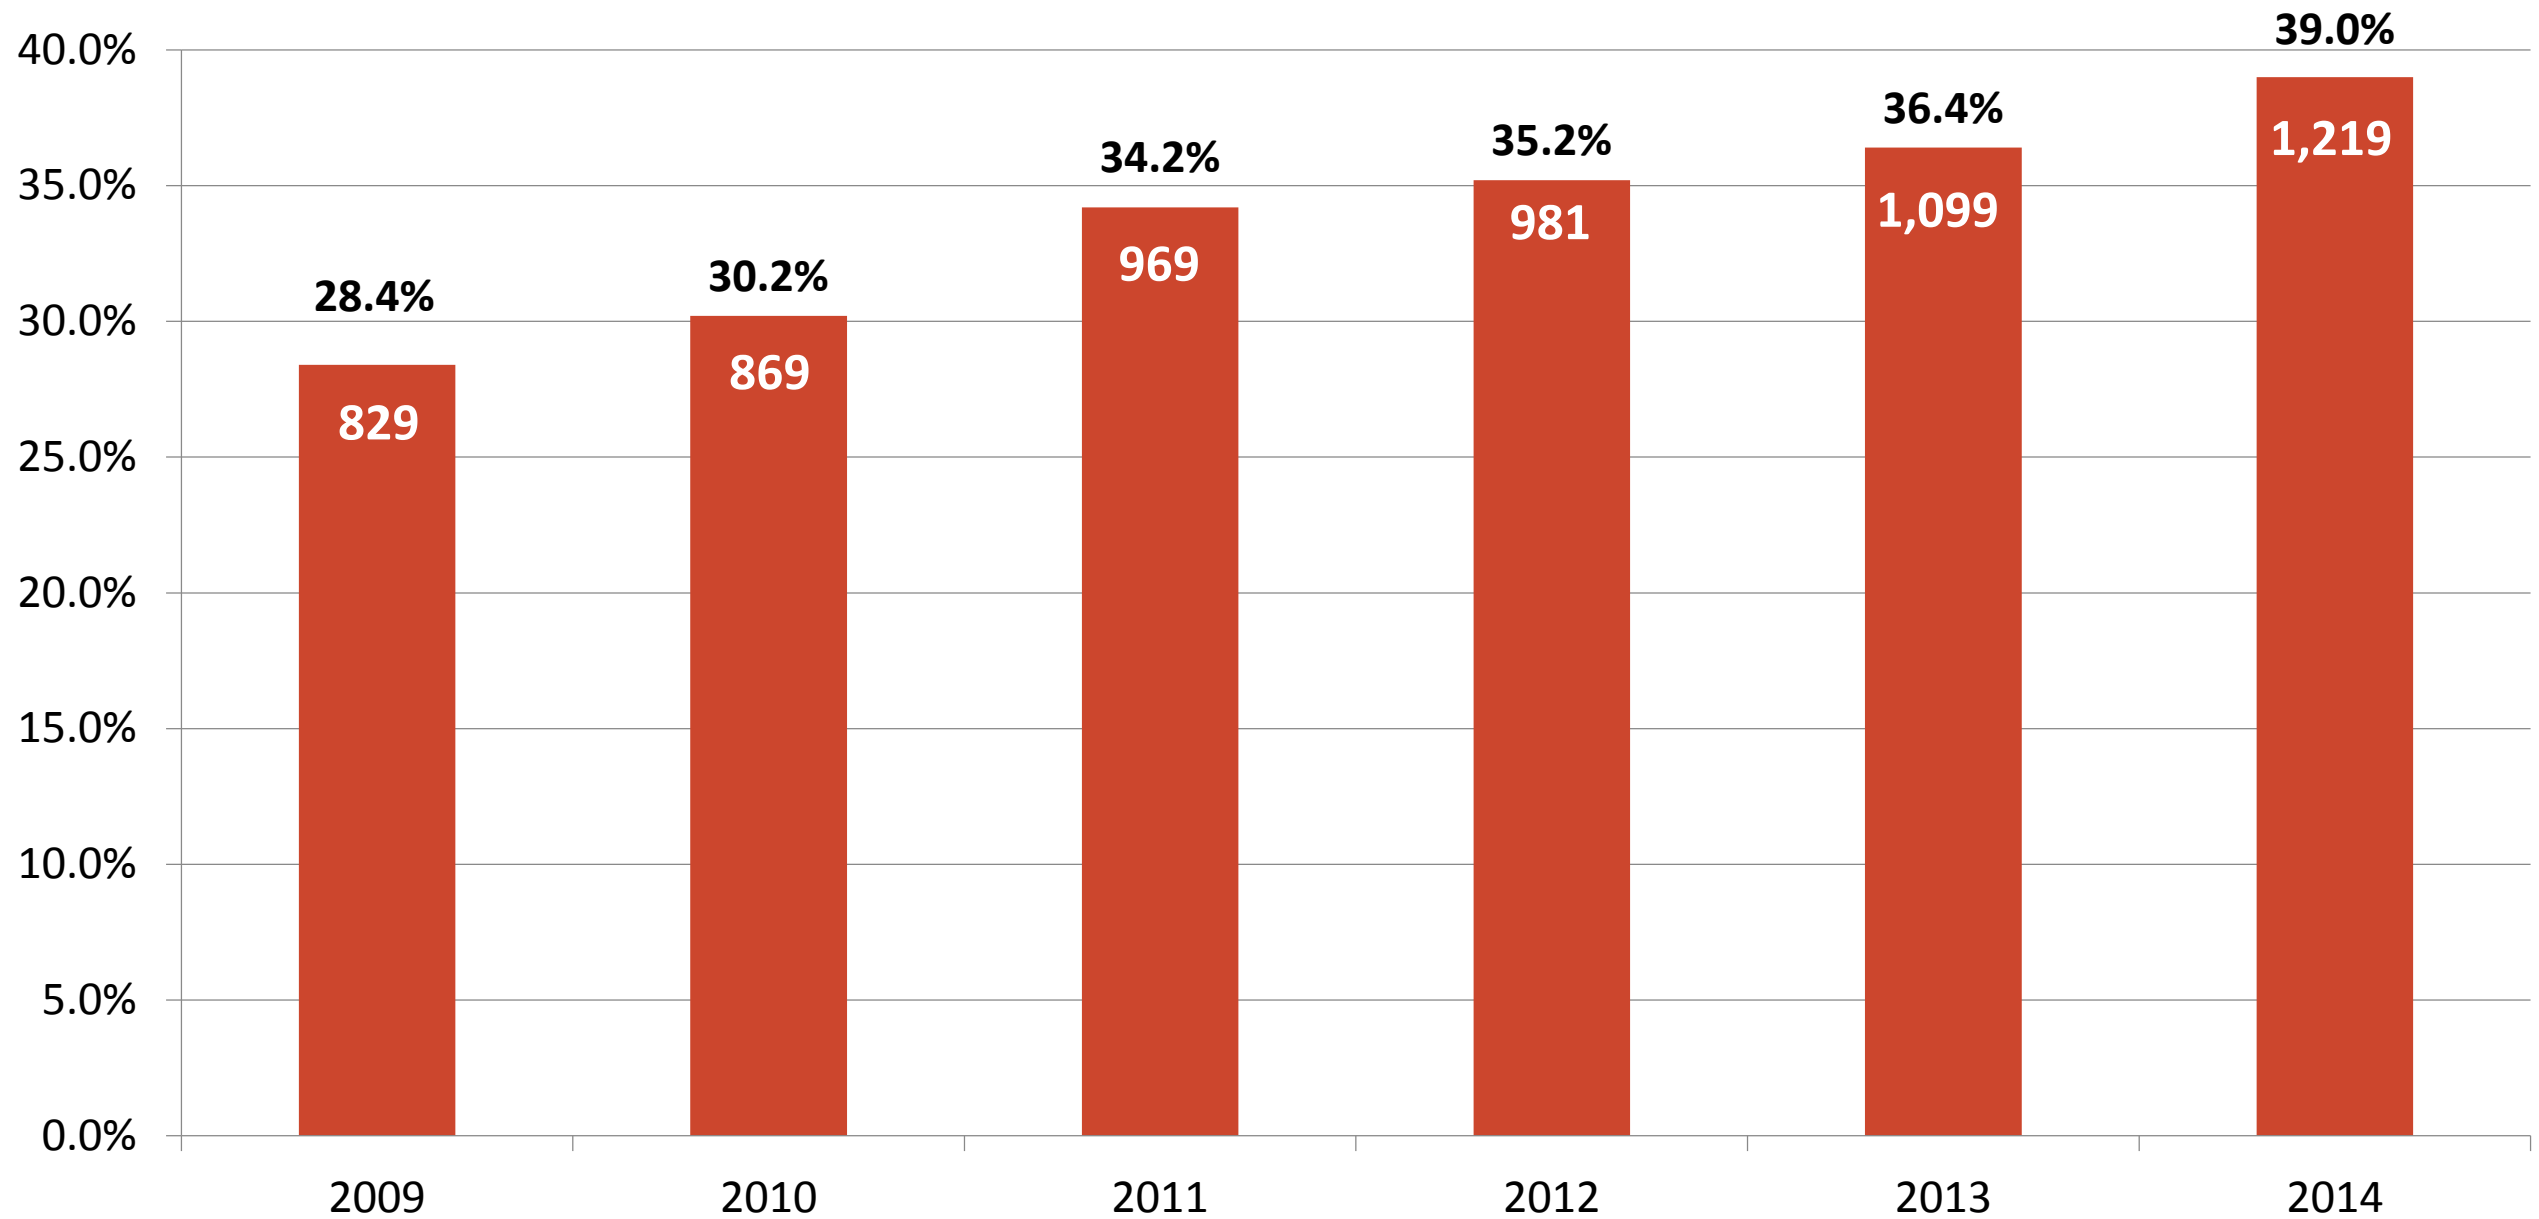

WYOMING SCHEDULE

1:20 - 2:00	1st Period
2:05 - 2:45	2nd Period
2:50 - 3:30	3rd Period
3:35 - 4:15	4th Period
4:20 - 5:00	Lunch
5:05 - 5:45	5th Period
5:50 - 6:30	6th Period
6:35 - 7:15	7th Period

1,400 Student Visitors

1,100 11th Graders! October 7, 2014

Central Avenue Elementary

Previous Year High School Graduates at Osceola Campus

Percentage of Osceola County Previous Year High School Graduates at Valencia

VALENCIA

Questions?