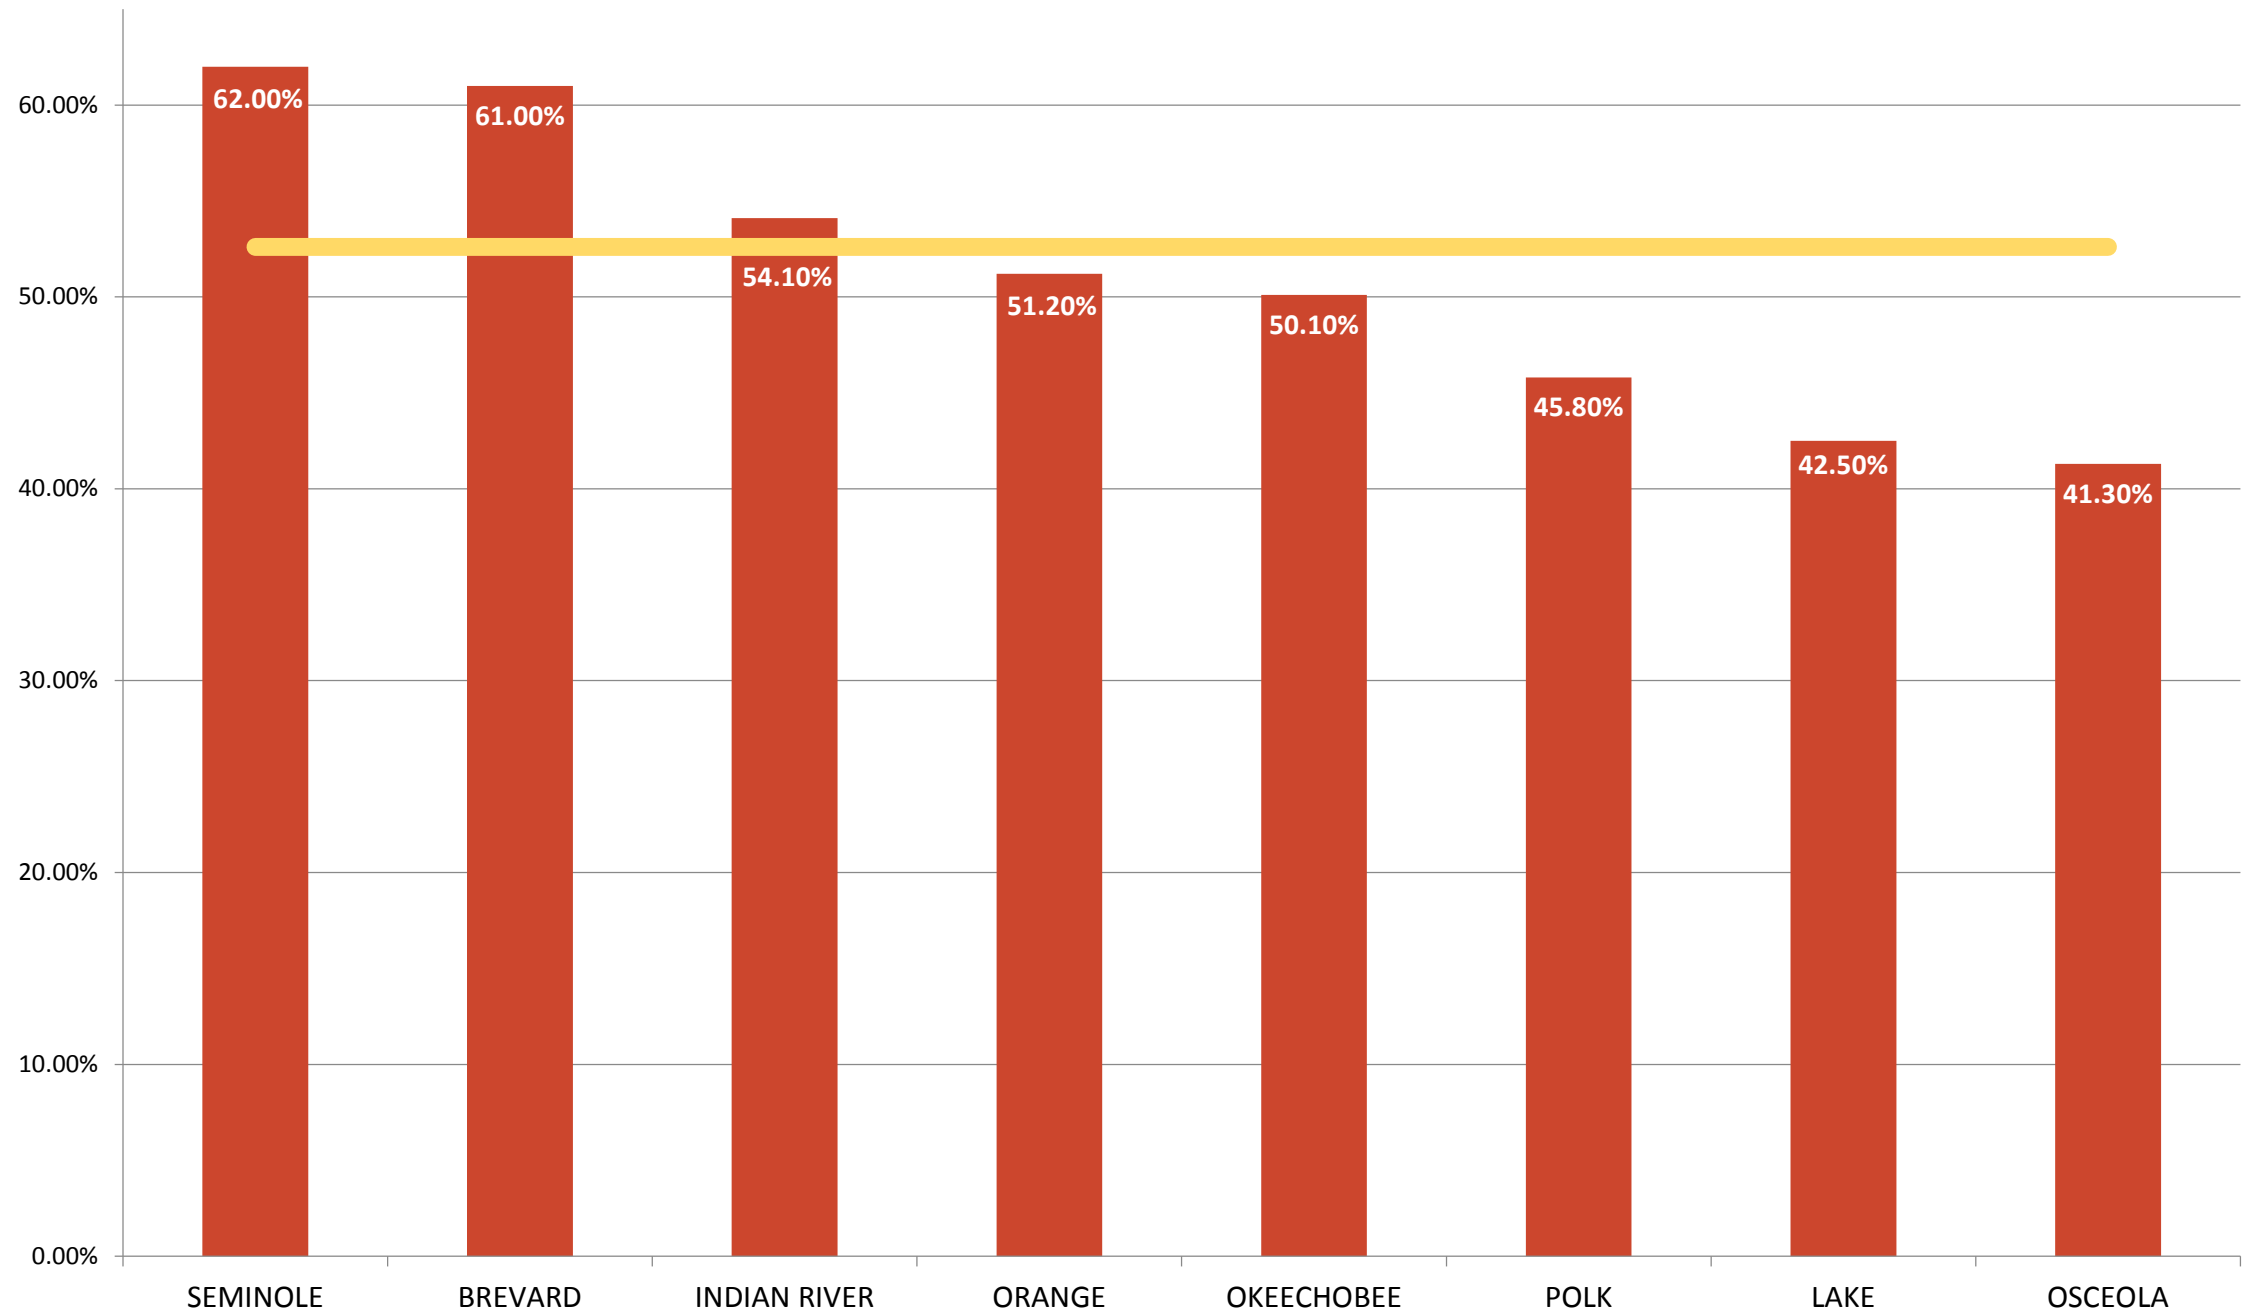

VALENCIA

Valencia Ambassadors

got college?

Percentage of 2011 High School Graduates Entering Public Postsecondary Institution in 2011-12

First
Ambassador
Visit to
St. Cloud
High School

WYOMING SCHEDULE

7:10 - 7:54	1st Period
7:56 - 8:38	2nd Period
8:41 - 9:21	3rd Period
9:25 - 10:06	4th Period
10:09 - 11:00	Lunch
11:05 - 11:45	5th Period
11:50 - 12:30	6th Period
12:35 - 1:15	7th Period

WYOMING SCHEDULE

1:20 - 2:00	1st Period
2:05 - 2:45	2nd Period
2:50 - 3:30	3rd Period
3:35 - 4:15	4th Period
4:20 - 5:00	Lunch
5:05 - 5:45	5th Period
5:50 - 6:30	6th Period
6:35 - 7:15	7th Period

1,400 Student Visitors