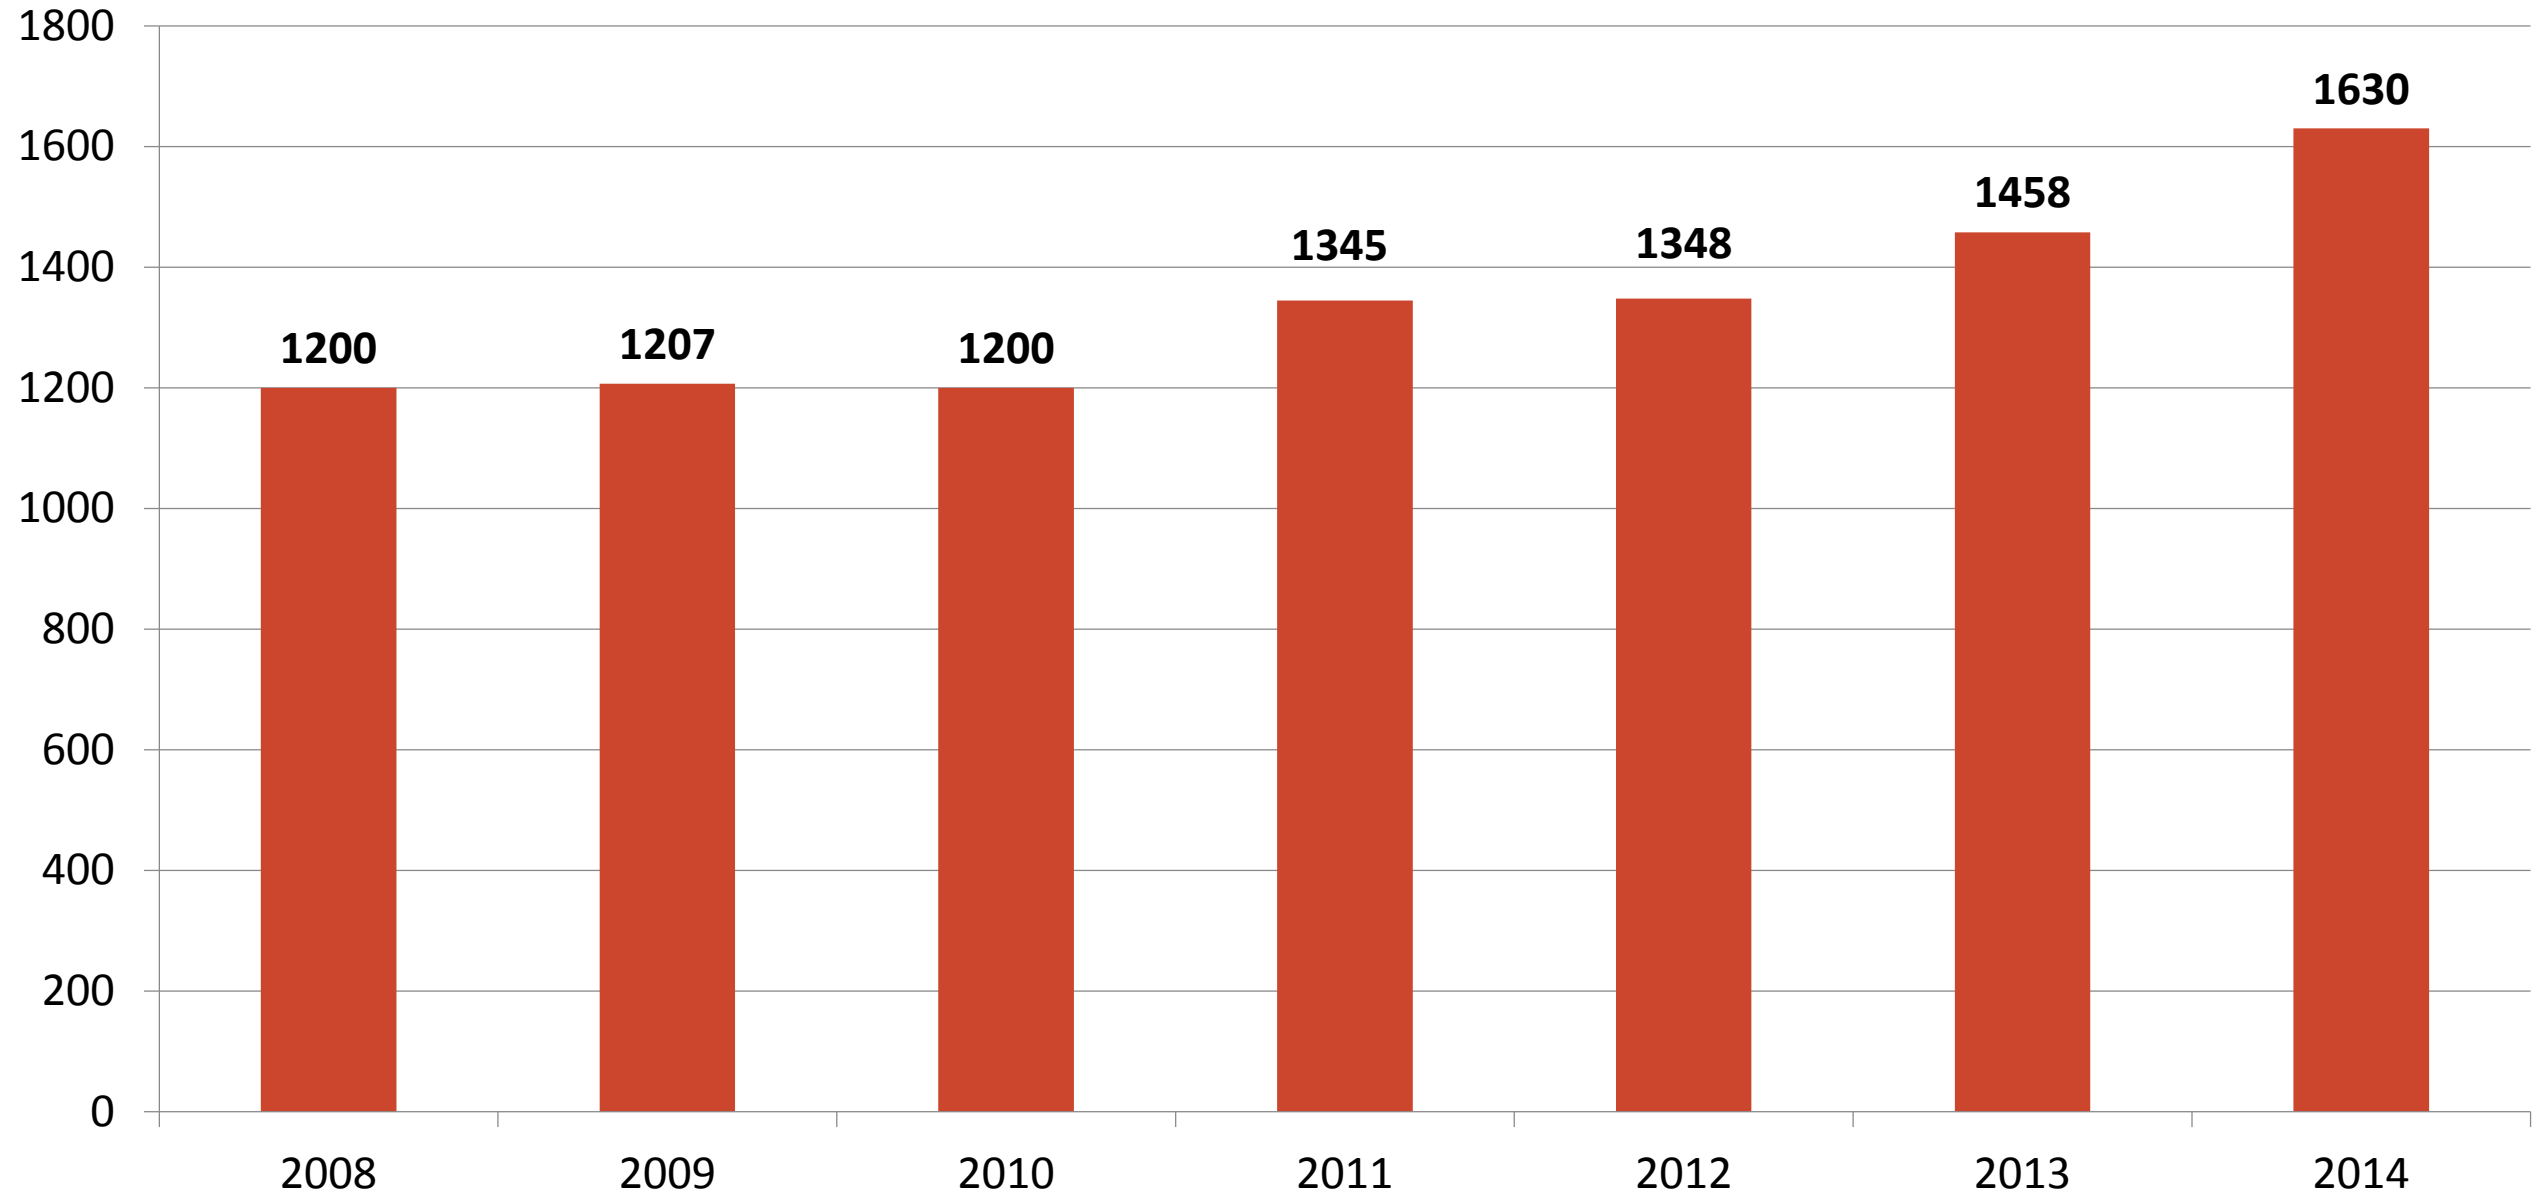

Previous Year High School Graduates at Osceola Campus